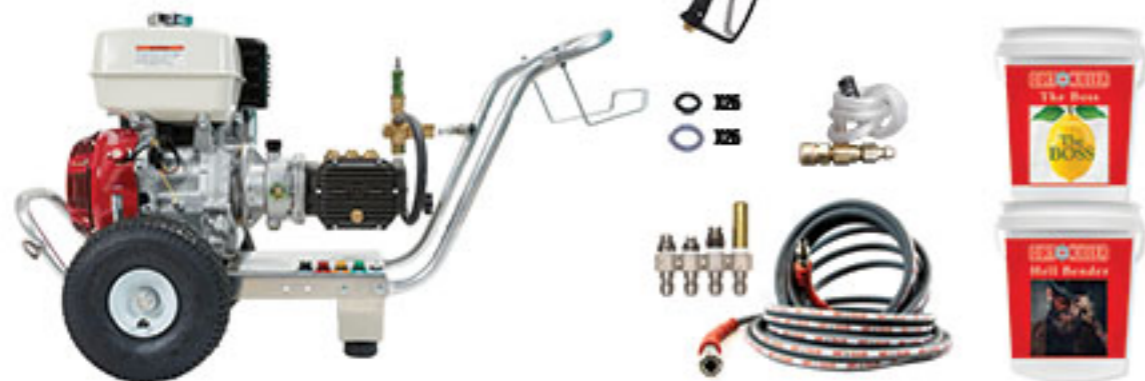

DIRT KILLER PRO Contractor Kits

House Wash Kit - Gear Driven Kit

Honda GX390 5 GPM 3000 PSI

Plus accessories..

PN# 98HouseWashKit