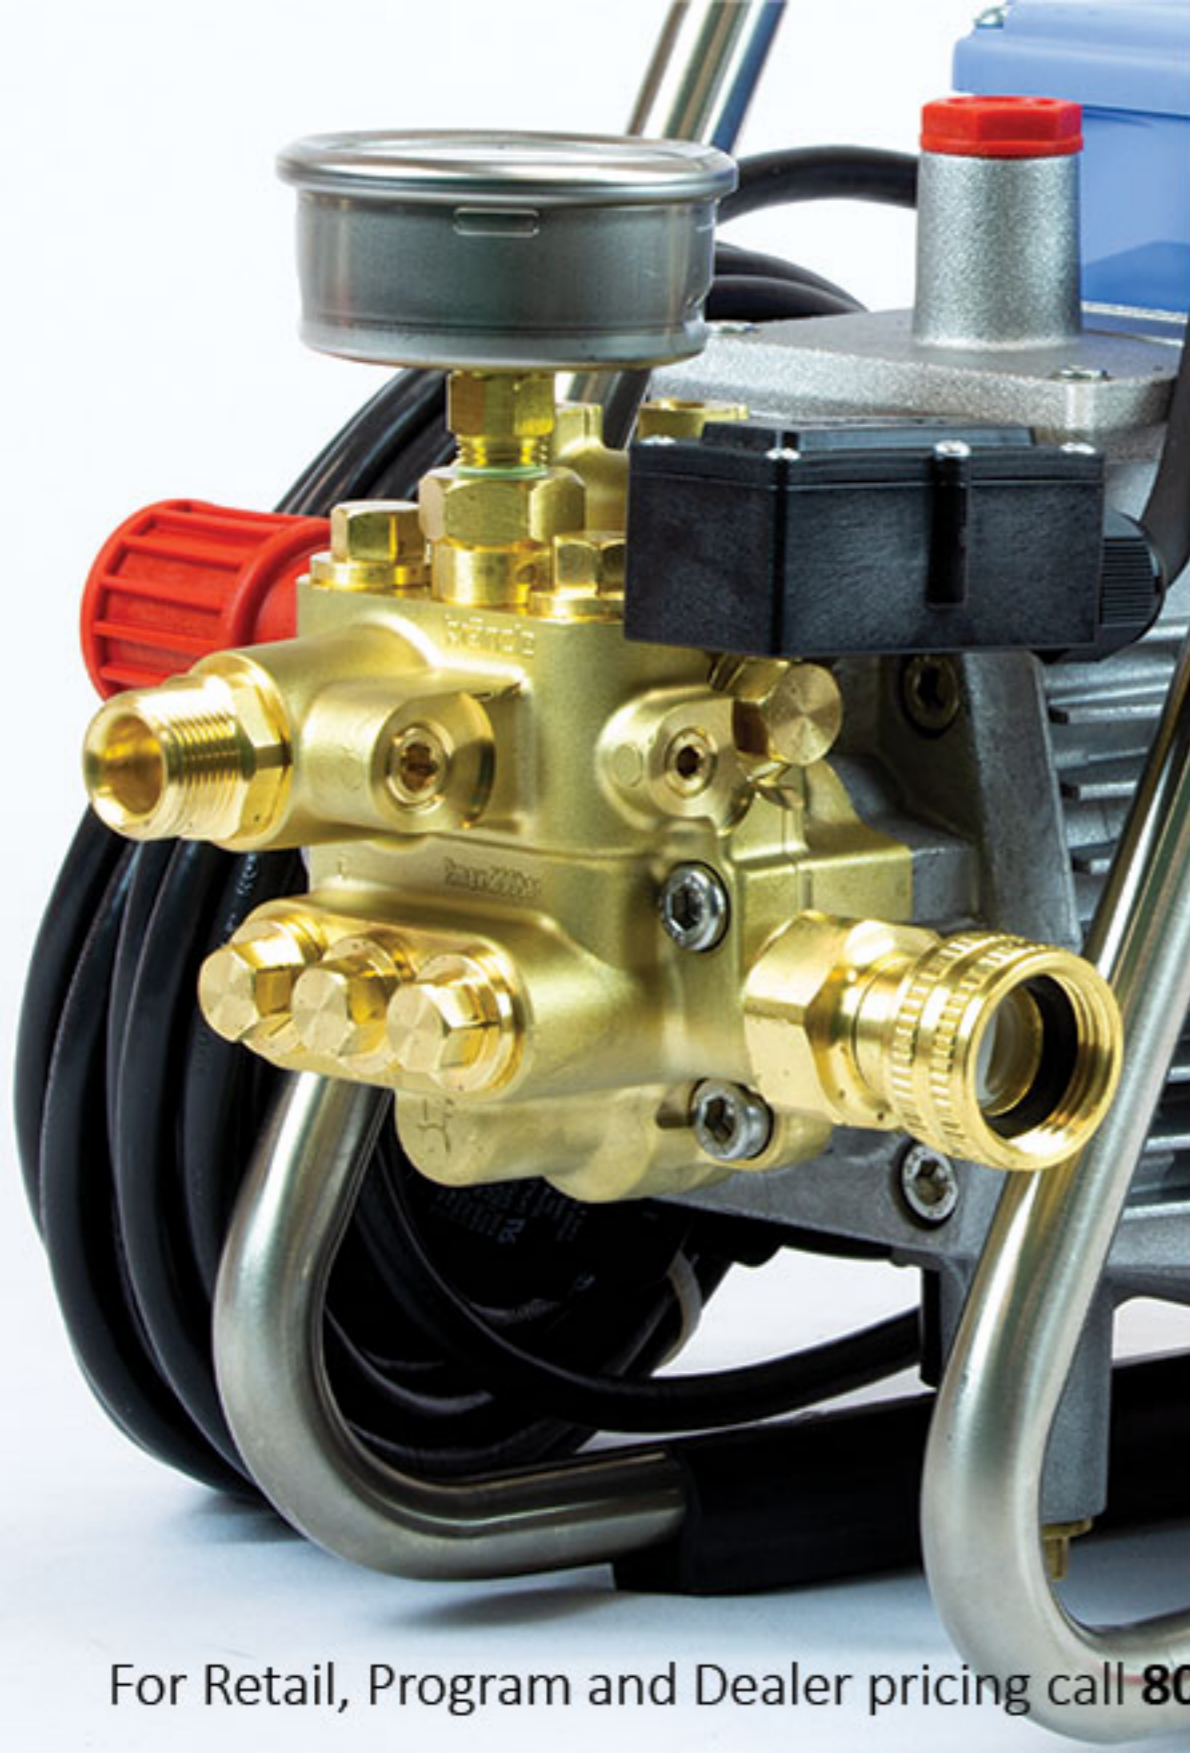

## Pressure Washer Perfection

92 dB